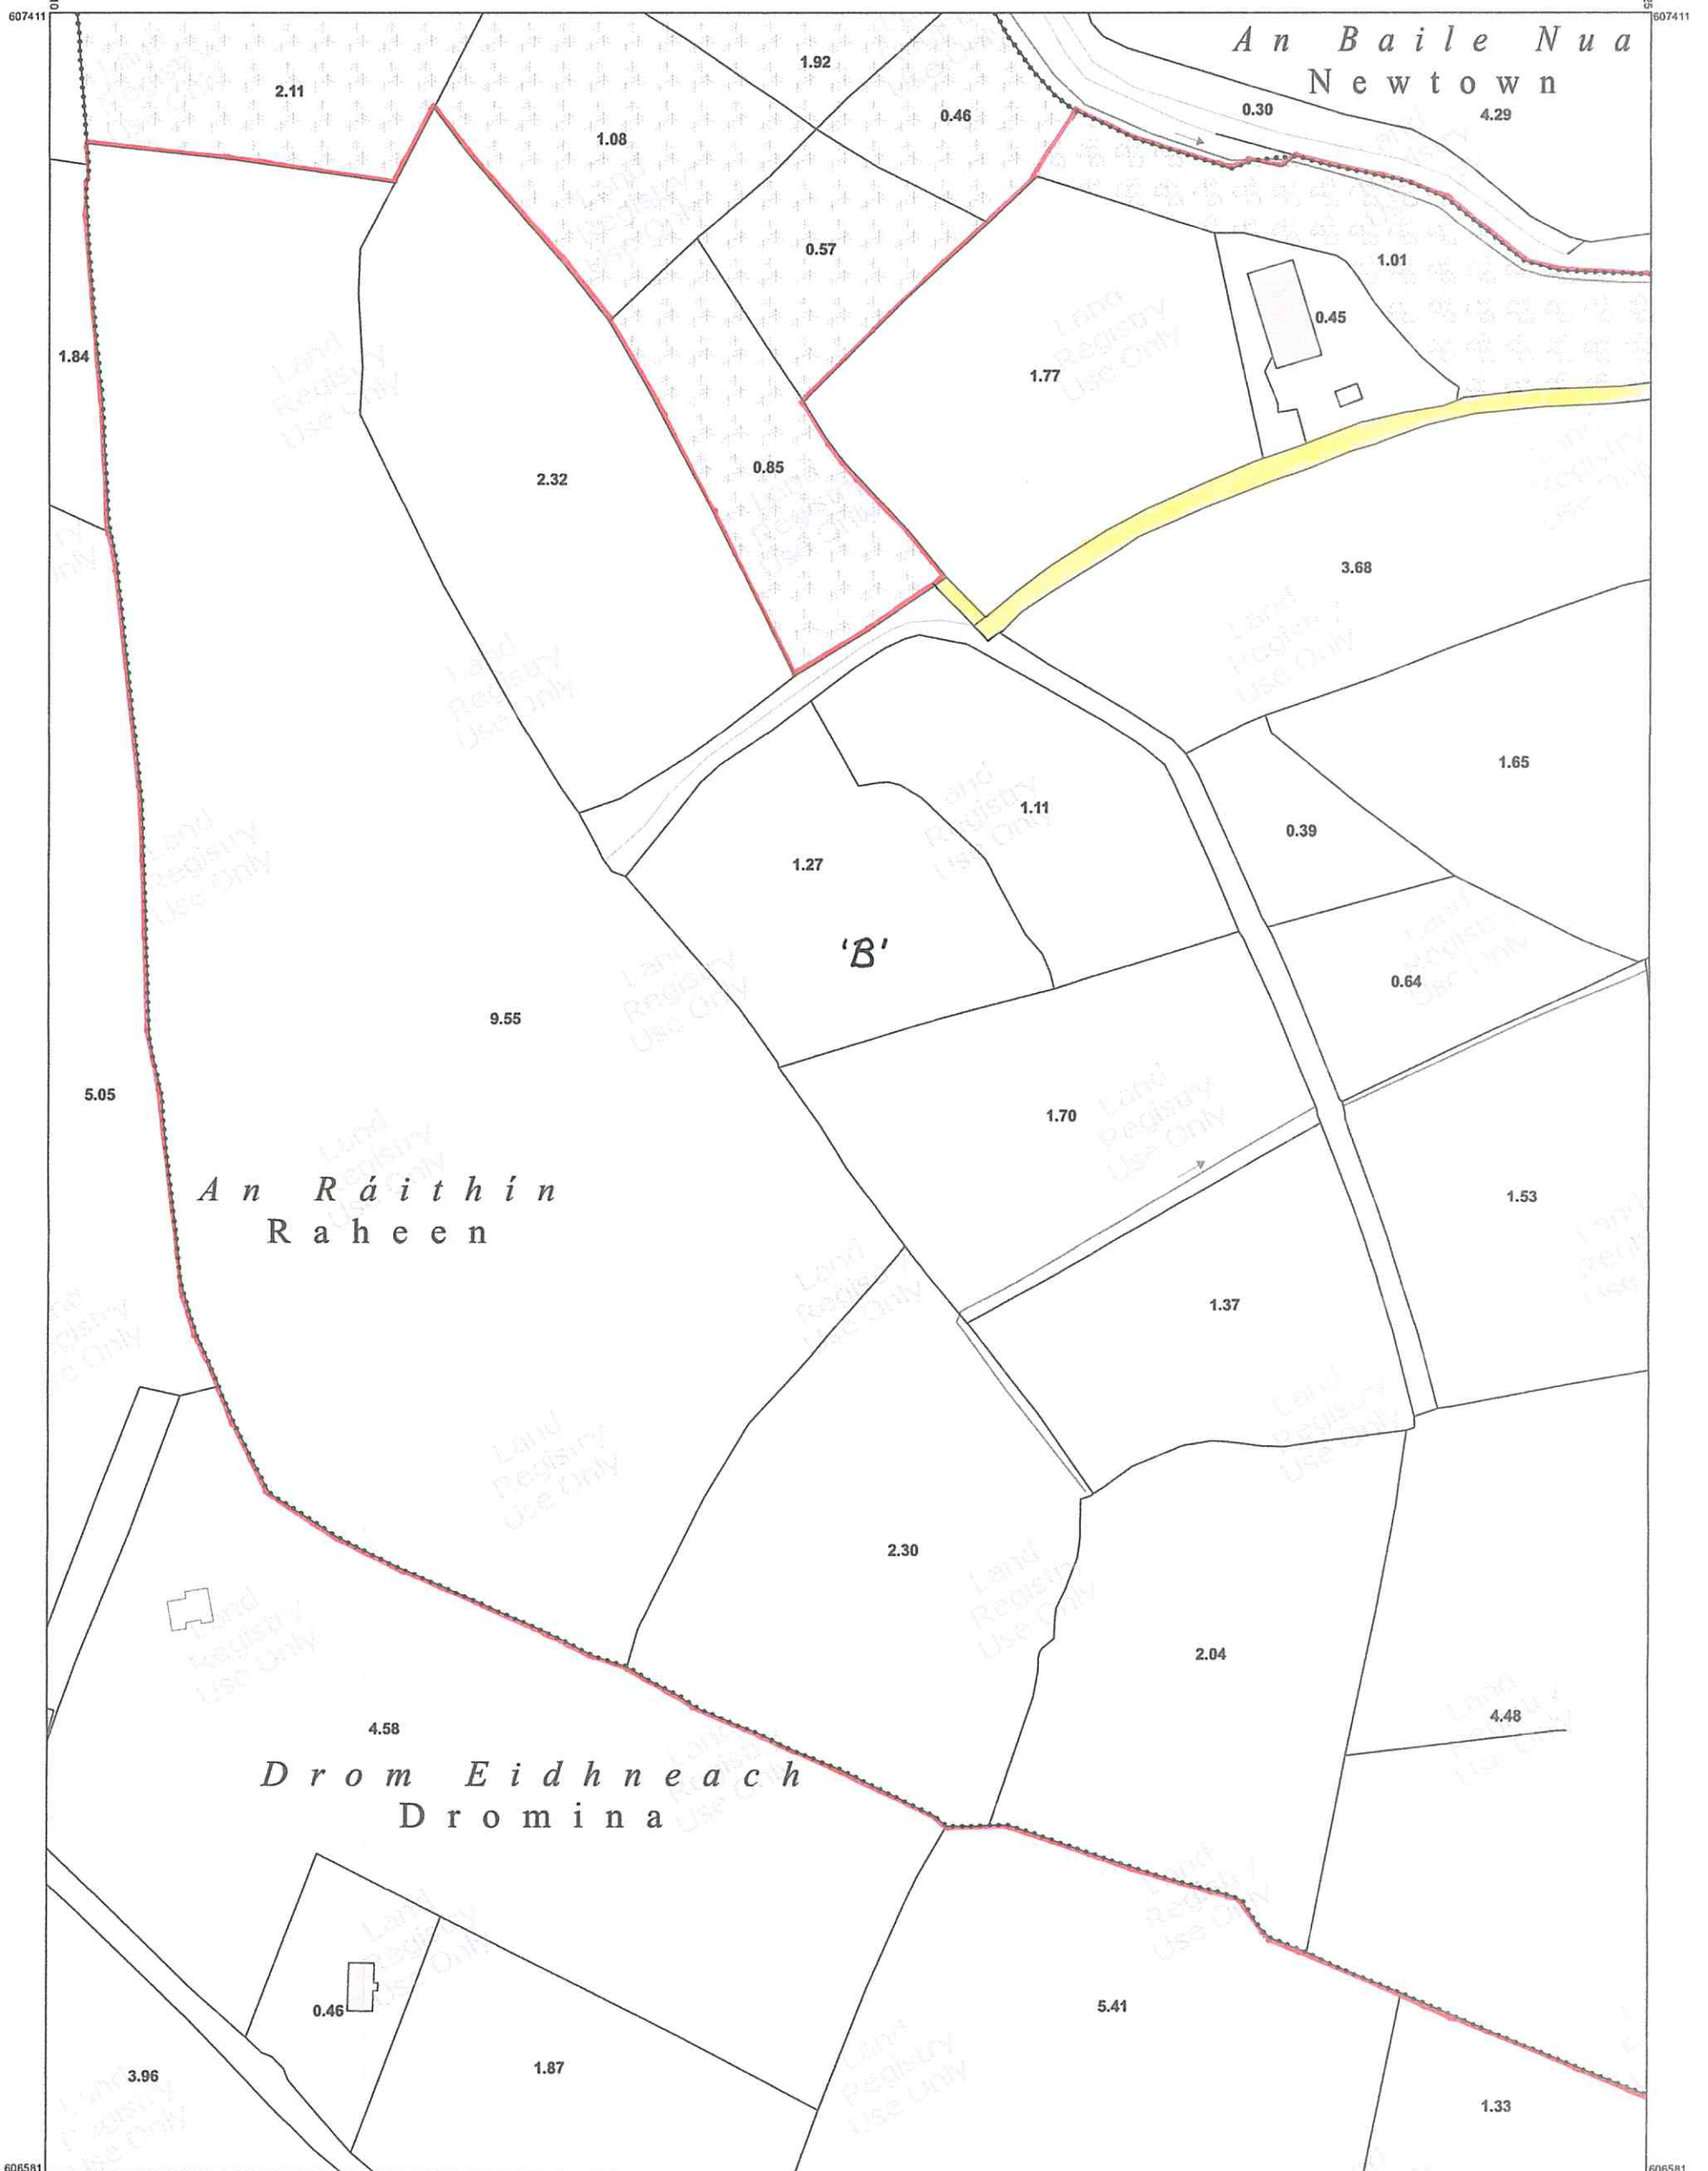

Land Registry Compliant Map

CENTRE COORDINATES:
ITM 669318,606996

ORDER NO.:
50419327_1

MAP SERIES:
1:5,000
1:2,500

PUBLISHED:
28/08/2024

MAP SHEETS:
5775
5775-C

CAPTURE RESOLUTION:
The map objects are only accurate to the resolution at which they were captured. Output scale is not indicative of data capture scale. Further information is available at: www.tailte.ie; search 'Capture Resolution'

This topographic map does not show legal property boundaries, nor does it show ownership of physical features.

The representation on this map of a road, track or footpath is not evidence of the existence of a right of way.

ORDER NO.:
50419327_2

PUBLISHED:
28/08/2024

MAP SERIES:
1:5,000
1:2,500
1:2,500

MAP SHEETS:
5775
5775-C
5775-D

CAPTURE RESOLUTION:
The map objects are only accurate to the resolution at which they were captured. Output scale is not indicative of data capture scale. Further information is available at: www.tailte.ie; search 'Capture Resolution'