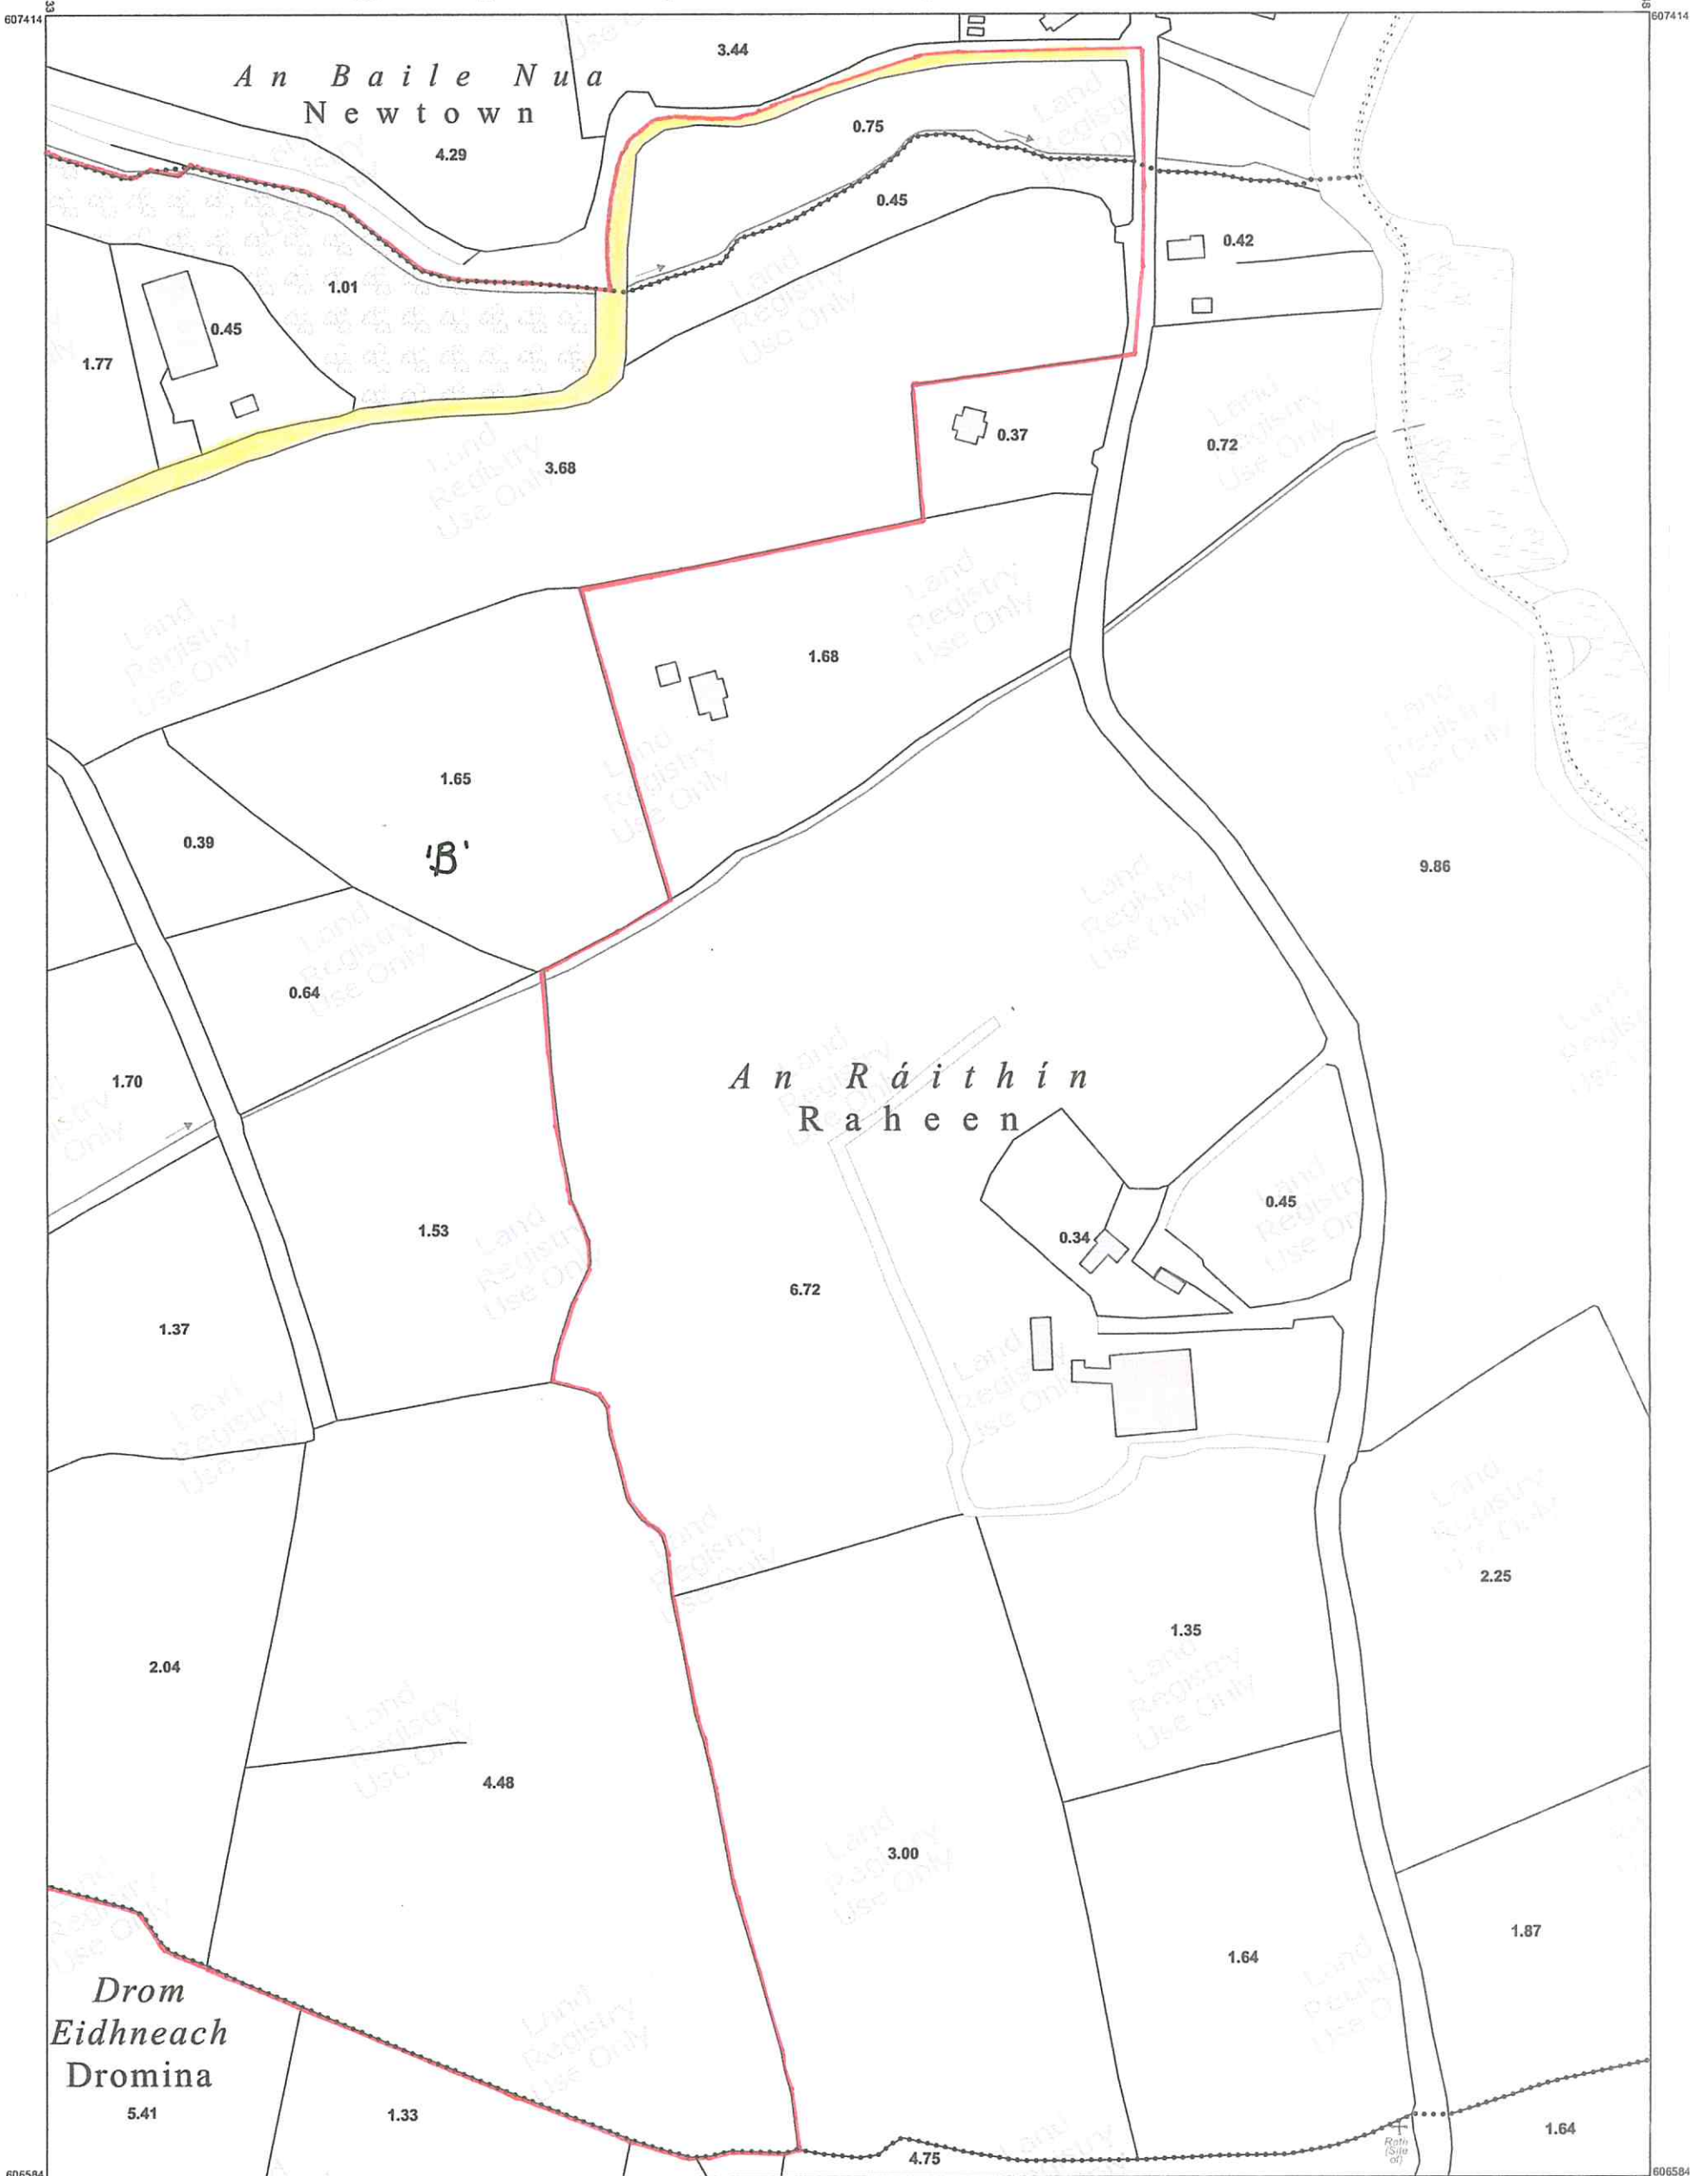

Land Registry Compliant Map

OUTPUT SCALE: 1:2,500

CENTRE COORDINATES:
ITM 669741,606999

ORDER NO.:
50419327_2

PUBLISHED:
28/08/2024

MAP SERIES:
1:5,000
1:2,500
1:2,500

MAP SHEETS:
5775
5775-C
5775-D

CAPTURE RESOLUTION:
The map objects are only accurate to the resolution at which they were captured. Output scale is not indicative of data capture scale. Further information is available at: www.tailte.ie; search 'Capture Resolution'

LEGEND:
To view the legend visit www.tailte.ie and search for 'Large Scale Legend'

COMPILED AND PUBLISHED BY:
Tailte Éireann,
Phoenix Park,
Dublin 8,
Ireland.
D08F6E4

No part of this publication may be copied, reproduced or transmitted in any form or by any means without the prior written permission of the copyright owner.

This topographic map does not show legal property boundaries, nor does it show ownership of physical features.

The representation on this map of a road, track or footpath is not evidence of the existence of a right of way.

© Tailte Éireann, 2024.
All rights reserved.

www.tailte.ie

Any unauthorised reproduction infringes Tailte Éireann copyright.

Tailte Éireann